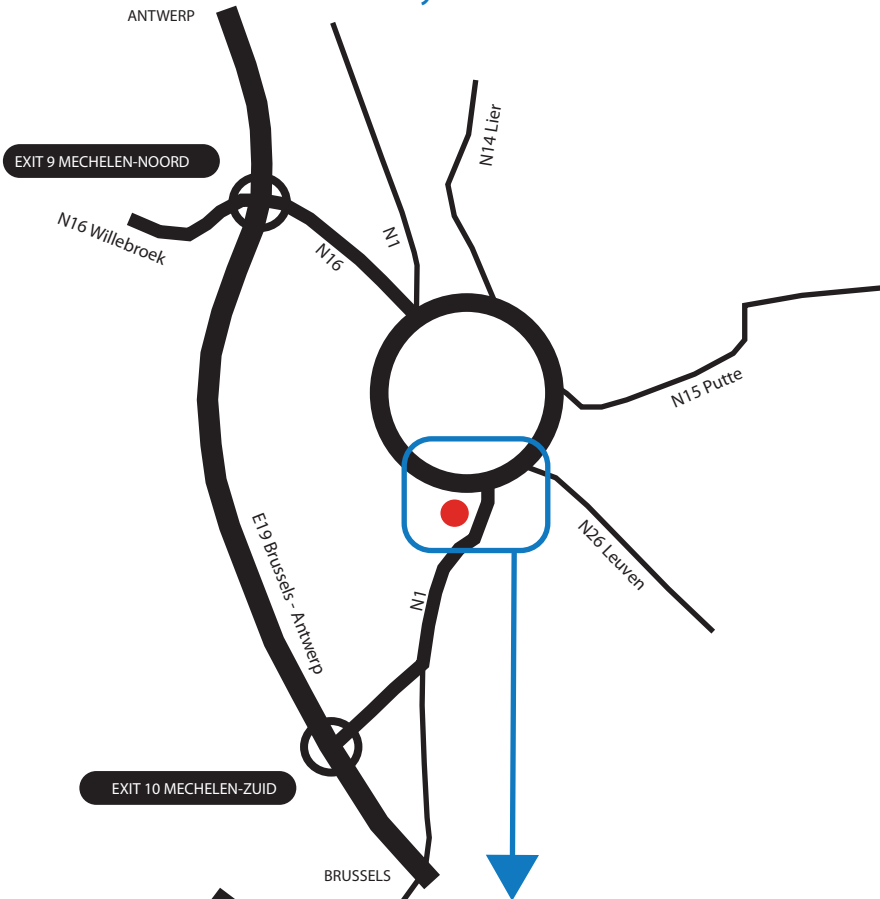

### Train

Intercity station Mechelen  
 line 25-26-53-53a-54

### Bus

Bus terminal De Lijn  
 Bus stop Mechelen Station  
 33 lines

### Bicycle

There are bicycle facilities along the main roads and the Leopoldstraat

#### from the direction of Antwerp

E19 exit 9 Mechelen-Noord, N16 towards the center of Mechelen, follow the R12 and take the Leopoldstraat. Follow the Leopoldstraat until the roundabout, then turn right into the Stationstraat