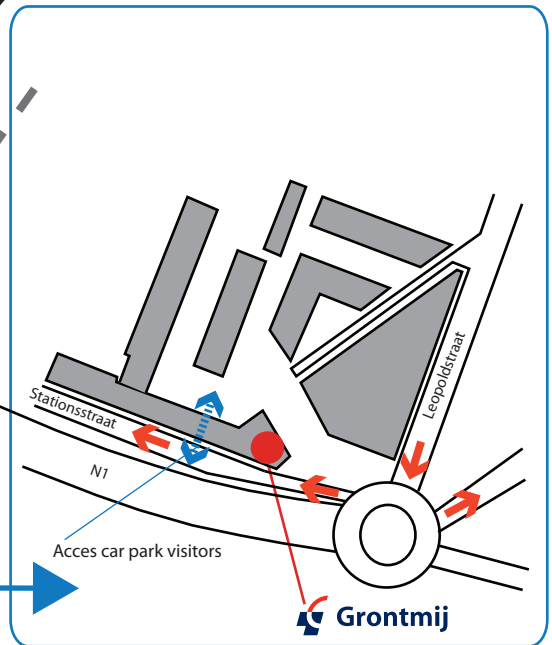

### Train

Intercity station Mechelen  
 line 25-26-53-53a-54

#### from the direction of Antwerp

E19 exit 9 Mechelen-Noord, N16 towards the center of Mechelen, follow the R12 and take the Leopoldstraat. Follow the Leopoldstraat until the roundabout, then turn right into the Stationstraat

#### from the direction of Brussels

E19 exit 10 Mechelen-Zuid, N1 towards the center of Mechelen. Follow the N1 until the roundabout, then turn into the Stationstraat